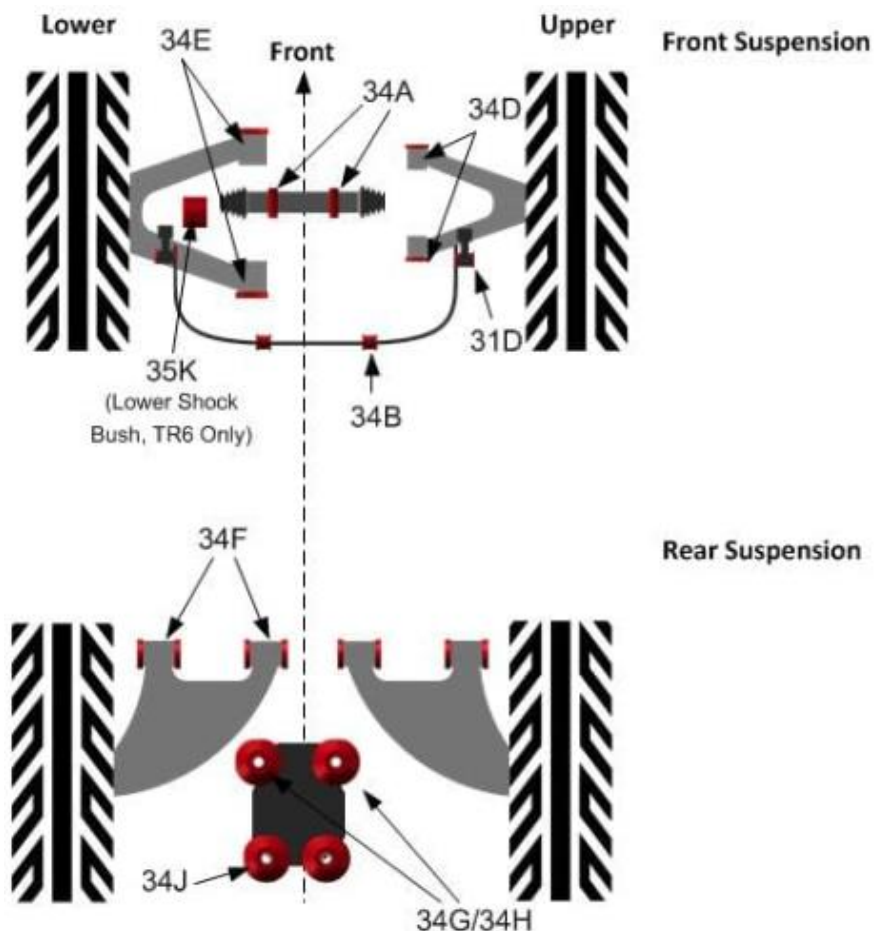

Polybush®

DIFFERENTIAL MOUNTING KIT

PERFORMANCE RED KIT45

Triumph TR5 & TR6

Triumph TR250

Part Number: **RR1552R**

QUALITY PARTS AND ACCESSORIES

Triumph House, Sleaford Road, Bracebridge Heath, Lincoln LN4 2NA,
England Telephone: 01522 568000 | E-mail: sales@rimmerbros.com